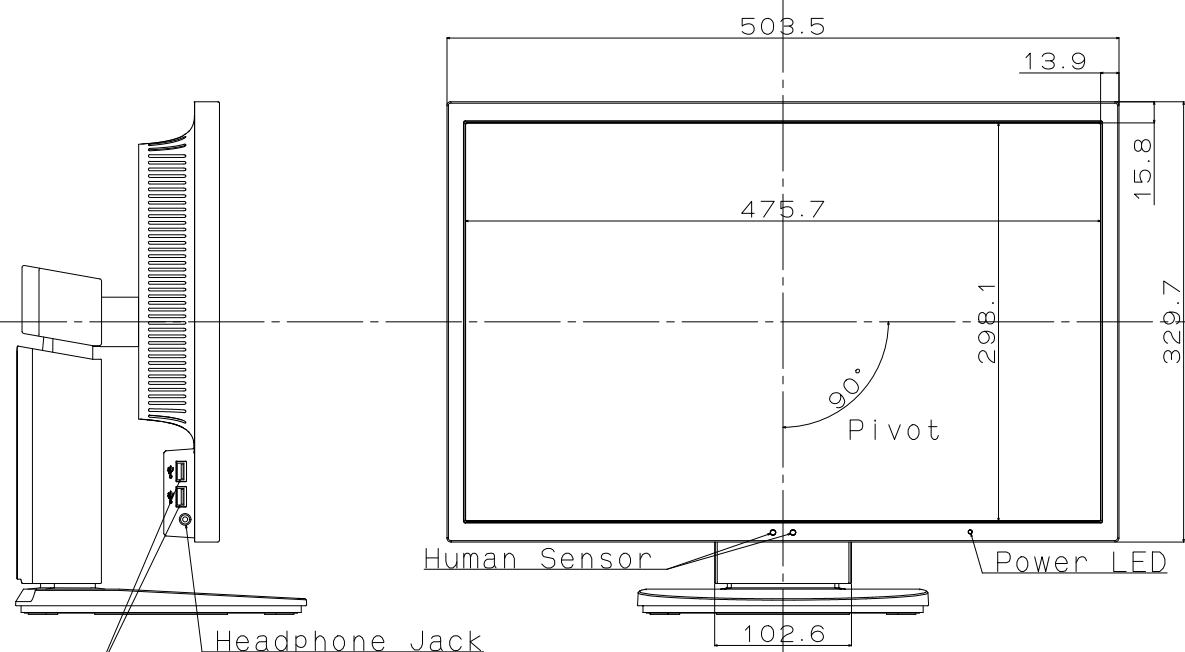

Cabinet Color
 White Model
 Front Bezel : Whitish Gray
 Rear Cover : Whitish Gray
 Stand : Whitish Gray
 Black Model
 Front Bezel : Pure Black
 Rear Cover : Pure Black
 Stand : Pure Black

Stand Function
 Tilt Angle : Up 30 degree / Down -5 degree
 Swivel Angle : Left 170 degree / Right 170 degree
 Pivot Angle : Clockwise 90 degree
 Height Adjust : 130 mm

Weight
 With Stand : 5.6 kg
 Without Stand : 3.3 kg

Headphone Jack
 USB Downstream Port