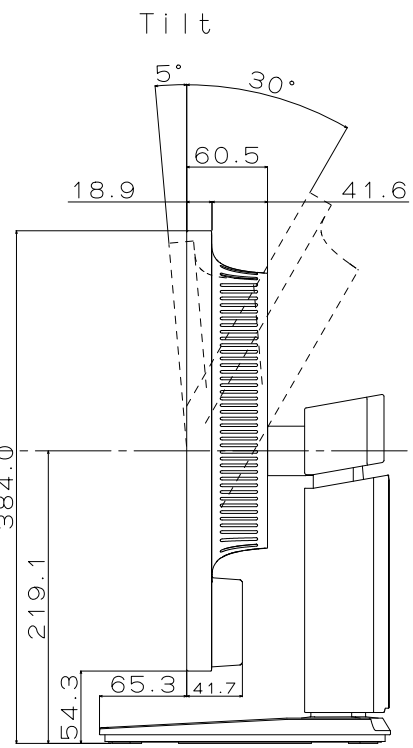

Cabinet Color
 White Model
 Front Bezel : Whitish Gray
 Rear Cover : Whitish Gray
 Stand : Whitish Gray
 Black Model
 Front Bezel : Pure Black
 Rear Cover : Pure Black
 Stand : Pure Black

Stand Function
 Tilt Angle : Up 30 degree / Down -5 degree
 Swivel Angle : Left 170 degree / Right 170 degree
 Pivot Angle : Clockwise 90 degree
 Height Adjust : 130 mm

Weight
 With Stand : 5.6 kg
 Without Stand : 3.3 kg

Headphone Jack
 USB Downstream Port