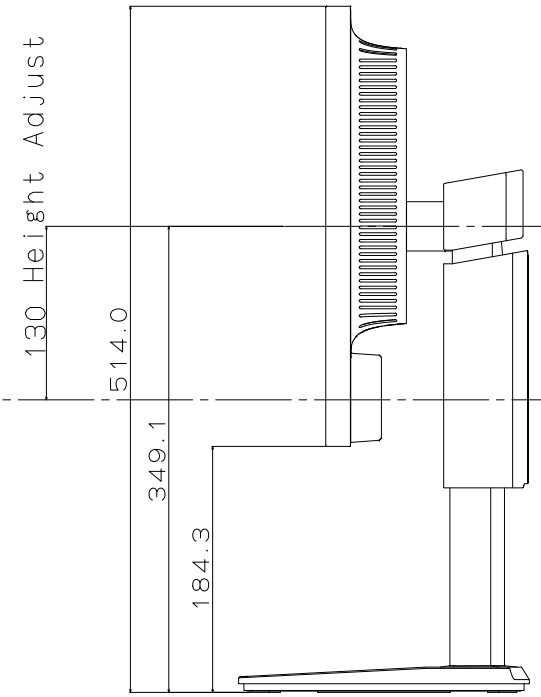

Cabinet Color
 White Model
 Front Bezel : Whitish Gray
 Rear Cover : Whitish Gray
 Stand : Whitish Gray
 Black Model
 Front Bezel : Pure Black
 Rear Cover : Pure Black
 Stand : Pure Black

Stand Function
 Tilt Angle : Up 30 degree / Down -5 degree
 Swivel Angle : Left 170 degree / Right 170 degree
 Pivot Angle : Clockwise 90 degree
 Height Adjust : 130 mm

Weight
 With Stand : 5.6 kg
 Without Stand : 3.3 kg

Headphone Jack
 USB Downstream Port