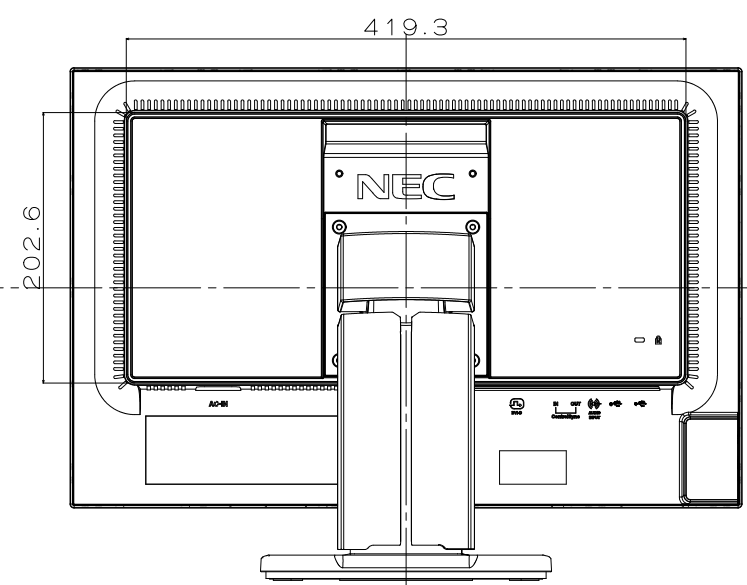

Cabinet Color
 White Model
 Front Bezel : Whitish Gray
 Rear Cover : Whitish Gray
 Stand : Whitish Gray
 Black Model
 Front Bezel : Pure Black
 Rear Cover : Pure Black
 Stand : Pure Black

Stand Function
 Tilt Angle : Up 30 degree / Down -5 degree
 Swivel Angle : Left 170 degree / Right 170 degree
 Pivot Angle : Clockwise 90 degree
 Height Adjust : 130 mm

Weight
 With Stand : 5.6 kg
 Without Stand : 3.3 kg

Headphone Jack
 USB Downstream Port