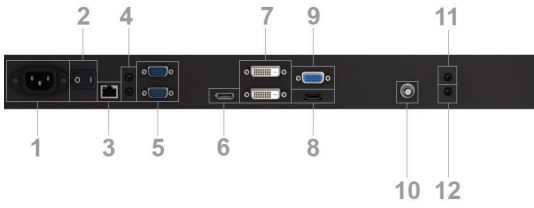

1. Power (AC in)
2. Main switch (on/off)
3. LAN with SNMP
4. Remote Control in / out
5. External control RS-232 in / out
6. DisplayPort in
7. DVI in / out
8. HDMI in
9. RGB in
10. Composite in
11. Audio out
12. Audio in

SPECIAL CHARACTERISTICS

Advanced fan control, Automatic Alarm E-Mails, Copy display settings through RS232, DICOM support, FREE DisplayNote Presenter, Hardware colour calibration possible, Input name adjustment, Matrix memory, NaViSet Administrator 2, Optional external programmable ambient light sensor, OSD rotation for portrait mode, PIN as theft protection, Rapid input switching, Scheduler, Screen saver functions, TileMatrix (10 x 10), User input priority definition, Various picture in picture options

- **Energy Efficiency**   ECOMode
- **Ecological Materials**   Optional feet; Manuals on CD

NEC V323-MT Large Format Display Touch Screen