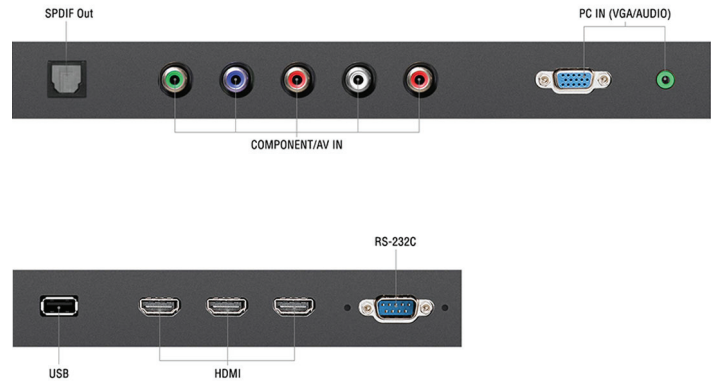

NEC MultiSync® E505

Order Code: E505

NEC LCD 50" Entry Level Large Format Display

The NEC MultiSync E505 succeeds in balancing impressive visual performance with a budget-oriented large format presentation without compromise. The model captures attention via eye-pleasing image quality for ergonomic viewing and versatile digital connectivity optimized to the needs of corporate and signage applications.

This display is ideal for corporate conferencing and education usage as well as digital signage applications in museums, hospitality and retail environments with operating hours limited to 12/ 7.

BENEFITS

Slim Design and Integrated Speakers - the aesthetic design is pleasing to the eye and enables easy, low cost installation.

Effortless content playback - the integrated USB media player supports various image video file formats for effortless and standalone content playback.

Future Ready Connectivity - featuring multiple industry standard digital and analogue signal inputs for flexible integration into AV infrastructures.

Professional integration - enriched with essential RS232 functionality, IR and button lock out as well as digital audio output S/PDIF, the display can easily be integrated into professional applications in public environments.