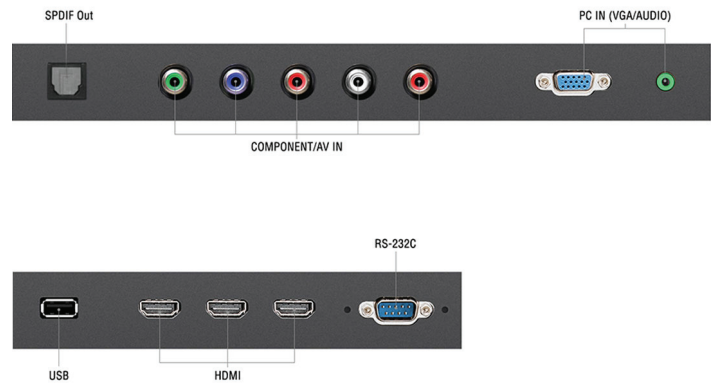

NEC MultiSync® E425

Order Code: E425

NEC LCD 42" Entry Level Large Format Display

The NEC MultiSync E425 succeeds in balancing impressive visual performance with a budget-oriented large format presentation without compromise. The model captures attention via eye-pleasing image quality for ergonomic viewing and versatile digital connectivity optimized to the needs of corporate and signage applications.

Slim Design and Integrated Speakers - the aesthetic design is pleasing to the eye and enables easy, low cost installation.

Effortless content playback - the integrated USB media player supports various image video file formats for effortless and standalone content playback.

Future Ready Connectivity - featuring multiple industry standard digital and analogue signal inputs for flexible integration into AV infrastructures.

Professional integration - enriched with essential RS232 functionality, IR and button lock out as well as digital audio output S/PDIF, the display can easily be integrated into professional applications in public environments.