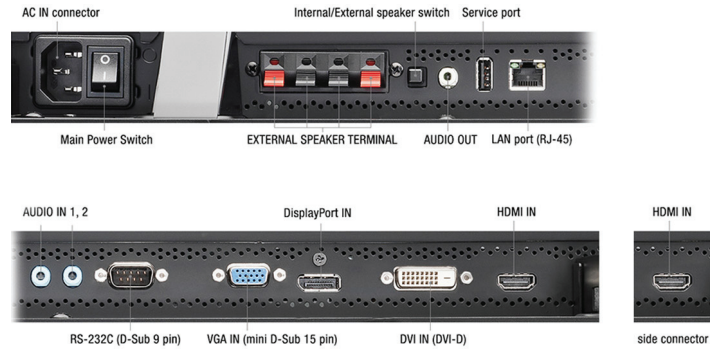

NEC MultiSync® E805

Order Code: E805

NEC LCD 80" Entry Level Large Format Display

The NEC MultiSync® E805 succeeds in balancing impressive visual performance with a budget-oriented large format presentation without compromise. The 80 inch (203cm) LCD-panel features a detail-rich FullHD resolution, eye-pleasing black levels for ergonomic viewing and state-of-the-art connectivity optimized to the needs of corporate applications. Thanks to an integrated ambient light sensor and latest LED backlight technology, the model features an amazingly low TCO with maintenance-free operation.