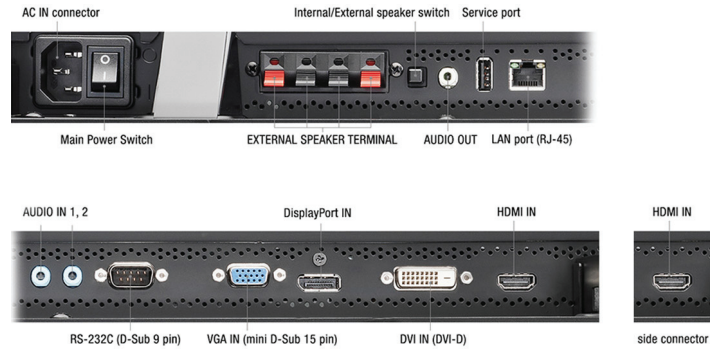

NEC MultiSync® E705

Order Code: E705

NEC LCD 70" Entry Level Large Format Display

The NEC MultiSync® E705 succeeds in balancing impressive visual performance with a budget-oriented large format presentation without compromise. The 70 inch (178 cm) LCD-panel features a detail-rich FullHD resolution, eye-pleasing black levels for ergonomic viewing and state-of-the-art connectivity optimized to the needs of corporate applications. Thanks to an integrated ambient light sensor and latest LED backlight technology, the model features an amazingly low TCO with maintenance-free operation.