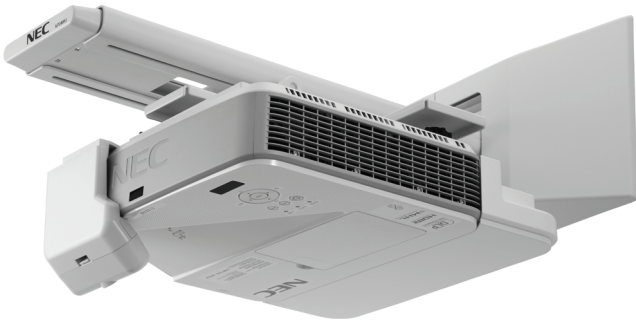

NEC U321HG_i (Multi-Pen)

Order Code: NP-U321HG_i-B

NEC Interactive Multi-Pen Projector

This ultra-short throw interactive projector releases space within small to medium sized classrooms and meeting rooms, projecting onto screen sizes between 85-100" without creating shadow or glare, allowing users to get up close in comfort to interact using the Multi-Pen device.

With 1080p resolution and 10,000:1 contrast, the U321HG_i Multi-Pen delivers perfect image quality for very detailed content as well as high quality movies including 3D content from Blu-Ray players, thanks to HDMI 3D support. Demanding applications in higher education such as design and engineering will appreciate the 1080p resolution for the high level of detail achieved.

BENEFITS

Great picture quality - thanks to 1080p resolution and 10000:1 contrast.

Almost no shadow and glare - thanks to ultra-short throwing distance.

Future proof connectivity - due to numerous analog and digital connection terminals including MHL support, network capability as well as optional wireless connectivity.

Wall-mount included - for quick and easy installation, compatible with height adjustable systems.

Cost effective replacement - of existing NEC UM Series installations to achieve higher resolutions without re-positioning of the existing wall-mount.