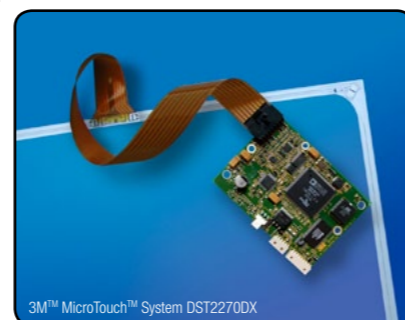

3M™ MicroTouch™ System DST2270DX

The NEC Solution

EA241WM-BK-DST 24-inch Widescreen LCD Touch Screen

The 24" NEC MultiSync EA241WM-BK-DST, combines cutting-edge technologies with environmentally-friendly features to meet the diverse needs of interactive signage applications.

- ECO Mode™ function helps save power, reduce heat and extend the life of the display by allowing you to dim the backlight
- Dynamic Visual Mode enhances video and images with realtime optimization of brightness, colour and contrast
- Carbon footprint meter helps track and calculate the reduction of green gas emissions

P402-DST 40-inch Widescreen LCD Touch Screen

The 40" NEC P402-DST offers industrial-strength, 24/7 operation for the most demanding digital signage installations.

- Industrial-strength, premium-grade panel with additional thermal protection, internal temperature sensors with self-diagnostics and fan-based technology, allows for 24/7 operation
- Open Pluggable Specification is the industry's first standardised option slot that simplifies digital signage installations
- Built-in expansion slot allows for seamless integration of NEC/third-party components, as well as future OPS-based products
- Expanded connectivity with digital loop-through
- Full 1080p high-definition resolution provides stunning detail
- Improved mechanical design with slimmer depth
- TileMatrix allows you to create video walls up to 10 x 10

Dispersive Signal Technology (DST)

The V321-DST, P402-DST & P462-DST utilise the MicroTouch™ DST Touch System. DST consists of the anti-glare properties of a chemically-strengthened glass substrate with piezos mounted on each corner, mated to a sophisticated, dedicated controller. The DST Touch System determines the touch position by pinpointing the source of "bending waves" created by finger or stylus contact within the glass substrate. This process helps eliminate traditional performance issues related to on-screen contaminants and surface damage, and provides fast, accurate touch attributes.

- Fast, accurate, repeatable touch
- Touch unaffected by surface contaminants, such as dirt, dust and grime
- Excellent light transmission provides vibrant optical characteristics with anti-glare properties
- Operation unaffected by surface damage
- Input flexibility from finger or stylus, such as pencil, credit card, fingernail, or almost any pointing stylus